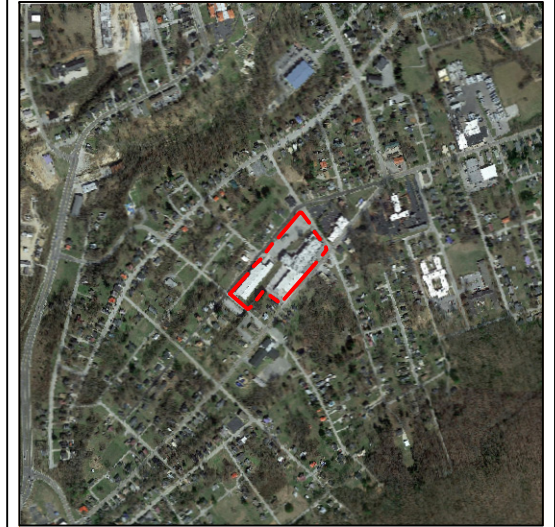

## LEGEND

----- PROPERTY BOUNDARY

SOURCE: Google Earth, Imagery Date: March 5, 2021.

<b>AERIAL PHOTOGRAPH SHOWING SITE AND VICINITY</b>	SCALE: 1"=150'	<b>FIGURE 2</b>
	DATE: 08/02/22	
GOD'S FOOD PANTRY 419 BOURNE AVENUE SOMERSET, PULASKI COUNTY, KENTUCKY	PROJ#: 239-22 Site 8	
	DRAWN BY: MKA	
	CHECKED BY:	